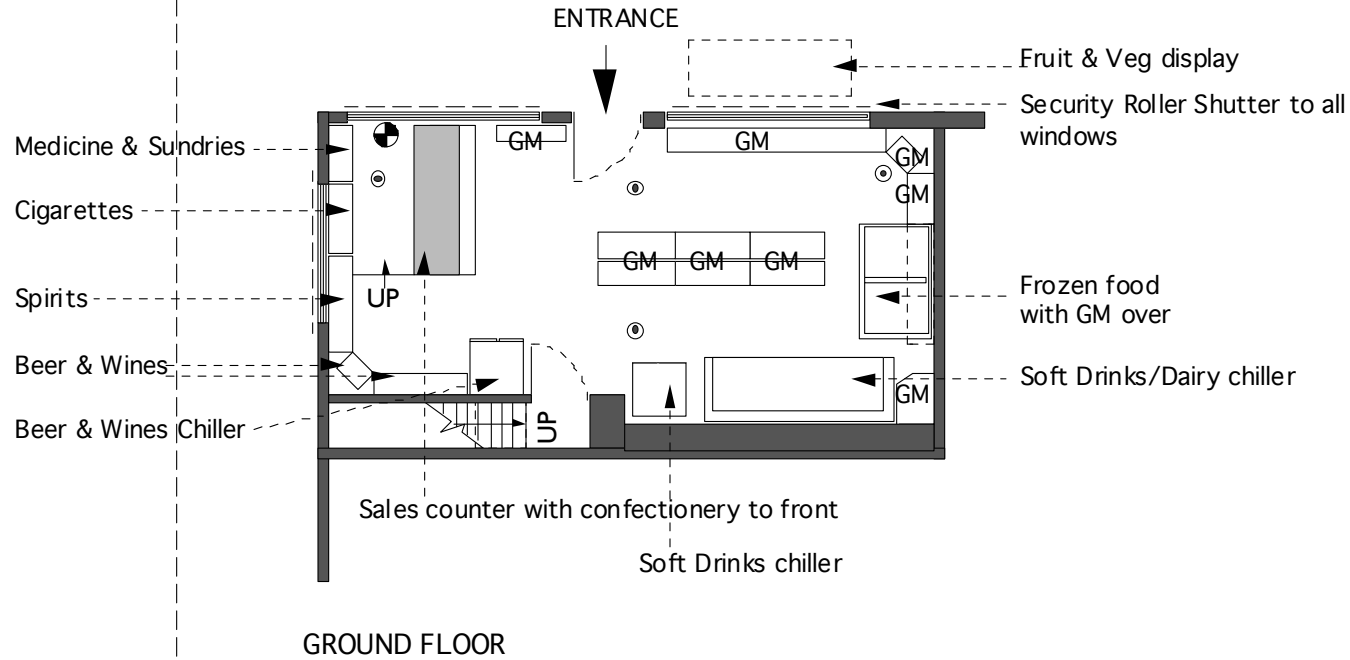

◀ Leavesden Road ▶

▲ Garfield Road ▼

GROUND FLOOR

CELLAR

Licensing Services Agency

16 Bengeo Street
Hertford SG1 4 3ES

Key

- ⊕ General Purpose Fire Extinguisher
- GM General Merchandise
- ⊙ CCTV Camera